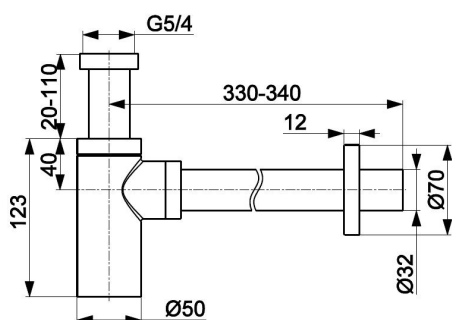

ROUND

BOTTLE-TYPE WASHBASIN TRAP, GOLD

PRODUCT DESCRIPTION:

INDEX: 600-003-31

EAN: 5907571600149

Colour:

PKWiU: 25.99.11.0

Type: bottle-type

Material:

Connection diameter [inch]: 1 1/4

THE PACKAGING CONTAINS:

trap with a discharge pipe and a rosette

WARRANTY:

2 years

CERTIFICATES AND DECLARATIONS:

The product is made according to the standard PN-EN 274-1:2004