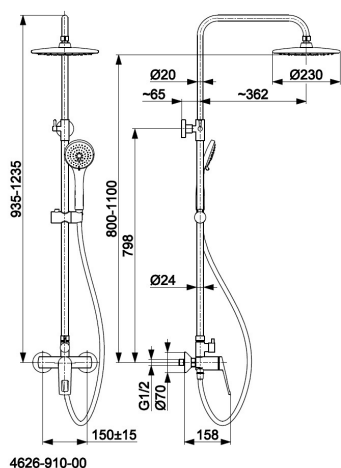

AMAZONIT

RAINSHOWER SET WITH A SHOWER MIXER

PRODUCT DESCRIPTION:

INDEX:	4626-910-00
EAN:	5907571460613
Colour:	chrome
PKWiU:	28.14.12-33.04.01
Type:	wall-mounted mixer
Material:	brass + ABS plastic
Control element:	Ø35 ceramic cartridge
Working pressure [atm]:	3
Max water temperature [°C]:	≤90/65
Acoustic group:	II
Distance between connectors [mm]:	150±20
Shower head diameter [mm]:	230
Cleaning system:	easy clean
Hose length [mm]:	1500
Hose material:	PVC
Number of streams in the hand shower:	3

THE PACKAGING CONTAINS:

shower mixer with rosettes and eccentrics, hand shower, round articulated metal shower head, upper bar, upper bracket set, lower bar, sliding hand shower holder, PVC hose (L=1500 mm) with gaskets, set of screws with an expansion sleeve, upper connector with a rosette, lower connector with a rosette