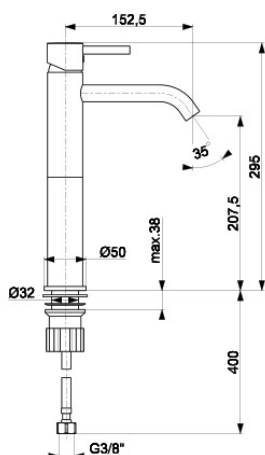

NEDA

CHROME COUNTERTOP WASHBASIN MIXER

PRODUCT DESCRIPTION:

INDEX:	5822-612-00
EAN:	5907571584494
Colour:	chrome
PKWiU:	28.14.12-33.01.01
Type:	standing mixer
Material:	brass
Control element:	Ø35 ceramic regulator
Aerator:	M18,5x1 (Coin Slot)
Water flow [l/min]:	12
Operating pressure [atm]:	3
Max water temperature [°C]:	≤90/65
Acoustic group:	II
Spout:	fixed
Spout length [mm]:	152

THE PACKAGING CONTAINS:

mixer, M10x1/G3/8" flexible connectors (L=350 mm, 2 pcs), fastening set, installation and user's manual, warranty, mounting base

WARRANTY:

5 years for failure-free operation of ceramic regulators