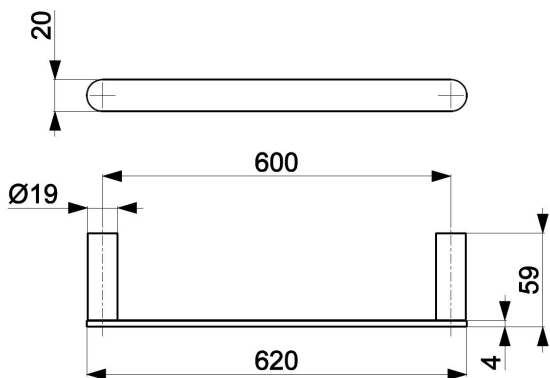

**60**

CM TOWEL BAR, BRUSHED GOLD

#### PRODUCT DESCRIPTION:

**INDEX:** 864-027-31

**EAN:** 5907571860680

**Colour:** brushed gold

**PKWiU:** 25.99.11.0

**Material:** stainless steel