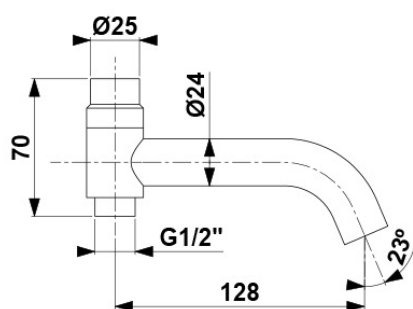

MOZA

BRUSHED GOLD BATH SPOUT TO BE COMBINED WITH A RAINSHOWER

PRODUCT DESCRIPTION:

INDEX:	835-670-31
EAN:	5907571831864
Colour:	brushed gold
PKWiU:	28.14.20.0
Type:	wall-mounted
Material:	brass
Shower diverter:	ceramic
Water flow [l/min]:	15.5
Working pressure [atm]:	3
Spout:	rotating

THE PACKAGING CONTAINS:

spout, assembly wrench

WARRANTY:

10 years for tightness of cast parts and failure-free operation of ceramic cartridges

CERTIFICATES AND DECLARATIONS:

The product is made according to the standard PN-EN 1111:2002, it has Hygienic Attestation, Declaration of Conformity