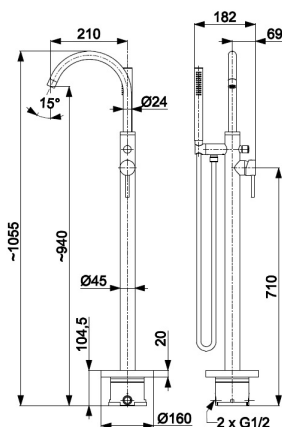

MOZA

BRUSHED GOLD STANDING BATH MIXER

PRODUCT DESCRIPTION:

INDEX:	5035-510-31
EAN:	5907571500821
Colour:	brushed gold
PKWiU:	28.14.12-33.03.01
Type:	standing mixer
Material:	brass
Control element:	Ø35 ceramic cartridge
Aerator:	rotating, aerator with a water stream angle adjustment
Water flow [l/min]:	hand shower: 17/spout: 24
Working pressure [atm]:	3
Max water temperature [°C]:	≤90/65
Acoustic group:	II
Spout:	rotating
Hose length [mm]:	1500
Hose material:	PVC

THE PACKAGING CONTAINS:

shower hose, hand shower, connection unit, assembly wrenches

WARRANTY:

10 years for tightness of the mixer and failure-free operation of ceramic cartridges

CERTIFICATES AND DECLARATIONS: