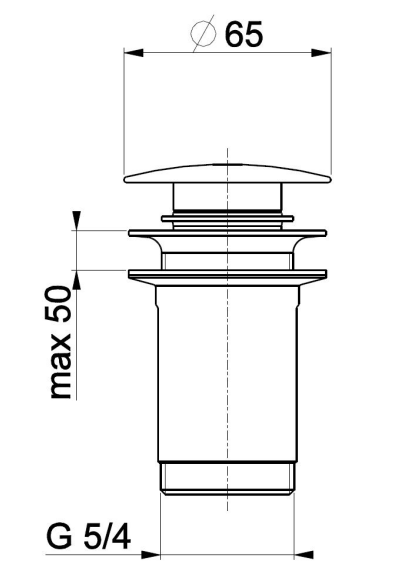

BIG

CLICK-CLACK WASHBASIN DRAIN

PRODUCT DESCRIPTION:

INDEX:	660-254-81
EAN:	5907571660129
Colour:	black
PKWiU:	25.99.11.0
Type:	
Quantity in bulk packaging unit/bulk:	1/1
Net weight:	0.336
Material:	brass
Connection diameter [inch]:	1 1/4
Control element:	click-clack
Overflow:	yes