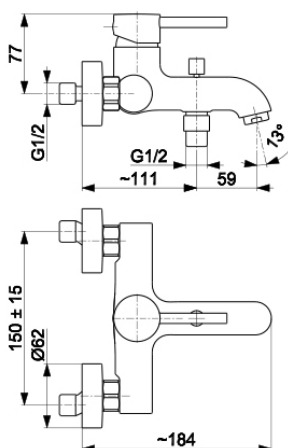

MOZA

CHROME WALL-MOUNTED BATH MIXER

5034-010-00

PRODUCT DESCRIPTION:

INDEX:	5034-010-00
EAN:	5907571500678
Colour:	chrome
PKWiU:	28.14.12-33.03.01
Type:	wall-mounted mixer
Material:	brass
Control element:	Ø35 ceramic cartridge
Aerator:	M24x1 Neoperl Rub Clean
Water flow [l/min]:	21.5
Working pressure [atm]:	3
Max water temperature [°C]:	≤90/65
Acoustic group:	II
Distance between connectors [mm]:	150±15

THE PACKAGING CONTAINS:

eccentrics (2 pcs), rosettes with gaskets (2 pcs)

WARRANTY:

10 years for tightness of the mixer and failure-free operation of ceramic cartridges

CERTIFICATES AND DECLARATIONS:

The product is made according to the standard PN-EN 817:2008, it has Hygienic Attestation, Declaration of Conformity