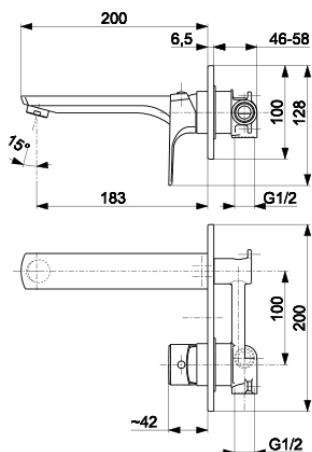

## BLACK CONCEALED WASHBASIN MIXER

5539-810-00

### PRODUCT DESCRIPTION:

<b>INDEX:</b>	5539-810-81
<b>EAN:</b>	5907571552424
<b>Colour:</b>	black
<b>PKWiU:</b>	28.14.12-33.01.01
<b>Type:</b>	wall-mounted mixer
<b>Material:</b>	brass
<b>Control element:</b>	Ø35 ceramic cartridge
<b>Aerator:</b>	yes, rub clean
<b>Water flow [l/min]:</b>	6
<b>Working pressure [atm]:</b>	3
<b>Max water temperature [°C]:</b>	≤90/65
<b>Acoustic group:</b>	II
<b>Spout:</b>	fixed
<b>Spout length [mm]:</b>	190
<b>Distance between connectors [mm]:</b>	100

### THE PACKAGING CONTAINS:

mixer body, masking rosette, spout, mounting set, regulator handle, assembly wrench