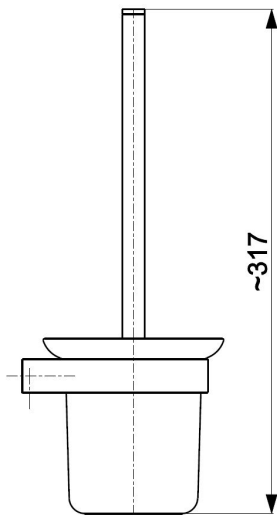

TOILET

BRUSH, BRUSHED GOLD

PRODUCT DESCRIPTION:

INDEX:	864-031-31
EAN:	5907571860772
Colour:	brushed gold
PKWiU:	25.99.11.0
Material:	stainless steel

THE PACKAGING CONTAINS:

toilet brush, assembly screws

WARRANTY: