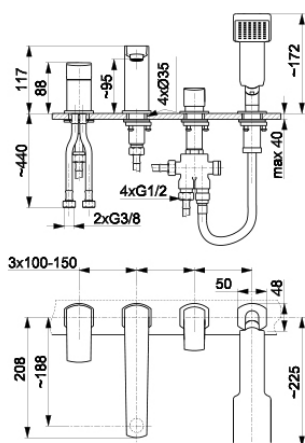

MOKAIT

BLACK 4-HOLE DECK-MOUNTED BATH MIXER

5535-210-00

PRODUCT DESCRIPTION:

INDEX:	5535-210-81
EAN:	5907571552455
Colour:	black
PKWiU:	28.14.12-33.03.01
Type:	standing mixer
Material:	brass
Control element:	Ø35 ceramic cartridge
Aerator:	yes
Water flow [l/min]:	19
Working pressure [atm]:	3
Max water temperature [°C]:	≤90/65
Acoustic group:	II
Distance between connectors [mm]:	100
Spout length [mm]:	188

THE PACKAGING CONTAINS:

mixer body, shower diverter, hand shower with an elbow, spout, control unit set, mounting set, shower hose, set of flexible hoses, regulator handle, hose culvert, weight, assembly wrench