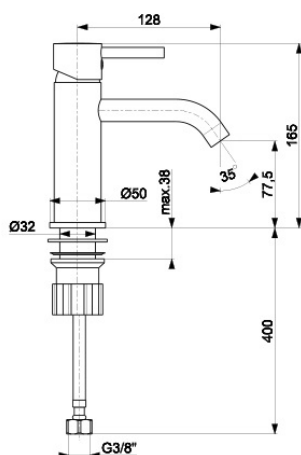

NEDA

CHROME WASHBASIN MIXER

PRODUCT DESCRIPTION:

INDEX:	5822-815-00
EAN:	5907571584500
Colour:	chrome
PKWiU:	28.14.12-33.01.01
Type:	standing mixer
Material:	brass
Control element:	Ø35 ceramic regulator
Aerator:	M18,5x1 (Coin Slot)
Water flow [l/min]:	12
Operating pressure [atm]:	3
Max water temperature [°C]:	≤90/65
Acoustic group:	II
Spout:	fixed
Spout length [mm]:	128

THE PACKAGING CONTAINS:

mixer, small click-clack drain, M10x1/G3/8" flexible connectors (L=450 mm, 2 pcs), fastening set, installation and user's manual, warranty

WARRANTY:

5 years for failure-free operation of ceramic regulators