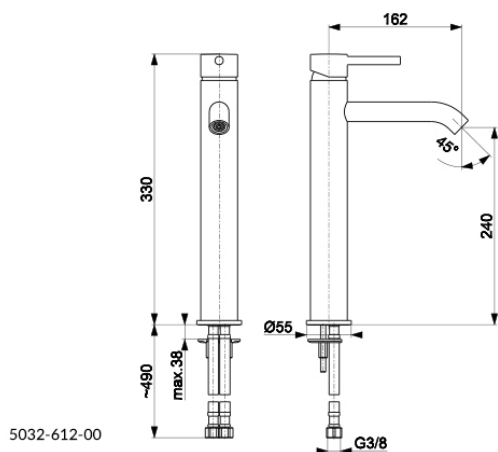

MOZA

BLACK STANDING COUNTERTOP WASHBASIN MIXER

PRODUCT DESCRIPTION:

INDEX:	5032-612-81
EAN:	5907571500609
Colour:	black
PKWiU:	28.14.12-33.01.01
Type:	standing mixer
Material:	brass
Control element:	Ø35 ceramic cartridge
Aerator:	Neoperl Rub Clean
Water flow [l/min]:	5
Working pressure [atm]:	3
Max water temperature [°C]:	≤90/65
Acoustic group:	II
Spout:	fixed
Spout length [mm]:	162

THE PACKAGING CONTAINS:

small click-clack drain with overflow, fastening set with gaskets, M10x1/G3/8" flexible connectors (L=500 mm, 2 pcs)

WARRANTY:

10 years for tightness of cast parts and failure-free operation of ceramic heads