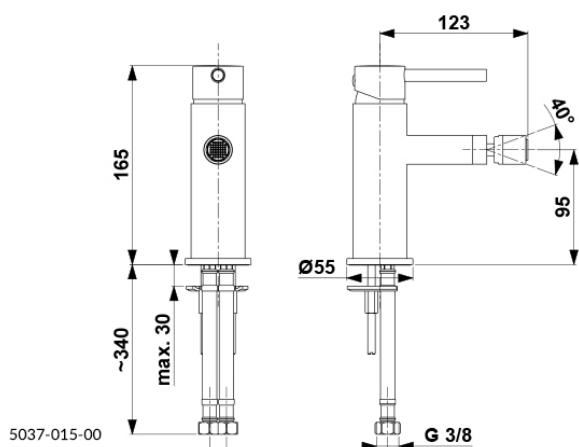

### PRODUCT DESCRIPTION:

|                                    |                       |
|------------------------------------|-----------------------|
| <b>INDEX:</b>                      | 5037-015-00           |
| <b>EAN:</b>                        | 5907571500715         |
| <b>Colour:</b>                     | chrome                |
| <b>PKWiU:</b>                      | 28.14.12-33.05.01     |
| <b>Type:</b>                       | standing mixer        |
| <b>Material:</b>                   | brass                 |
| <b>Control element:</b>            | Ø35 ceramic cartridge |
| <b>Aerator:</b>                    | Neoperl Rub Clean     |
| <b>Water flow [l/min]:</b>         | 5                     |
| <b>Working pressure [atm]:</b>     | 3                     |
| <b>Max water temperature [°C]:</b> | ≤90/65                |
| <b>Acoustic group:</b>             | II                    |
| <b>Spout:</b>                      | fixed                 |
| <b>Spout length [mm]:</b>          | 123                   |

### THE PACKAGING CONTAINS:

small click-clack drain with overflow, mounting set with gaskets, M10x1/G3/8" flexible hoses (L=350 mm, 2 pcs)