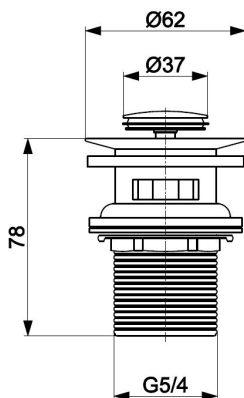

SMALL

ROUND CLICK-CLACK WASHBASIN
DRAIN WITH OVERFLOW, GOLD

PRODUCT DESCRIPTION:

INDEX: 660-354-31

EAN: 5907571660242

Colour: brushed gold

PKWiU: 25.99.11.0

Material:

Connection diameter [inch]: 1 1/4

Overflow: yes

Control element: click-clack

THE PACKAGING CONTAINS:

click-clack drain

WARRANTY:

2 years

CERTIFICATES AND DECLARATIONS: