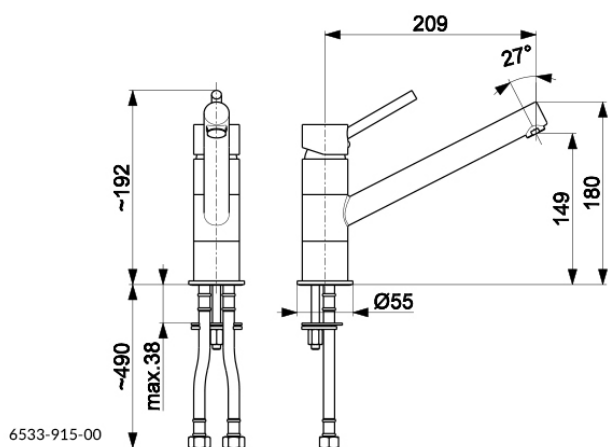

ANDRA

CHROME SINK MIXER

PRODUCT DESCRIPTION:

INDEX:	6533-915-00
EAN:	5907571650106
Colour:	chrome
PKWiU:	28.14.12-33.02.01
Type:	standing mixer
Material:	brass
Control element:	Ø35 ceramic cartridge
Aerator:	M20
Water flow [l/min]:	11
Working pressure [atm]:	3
Max water temperature [°C]:	≤90/65
Acoustic group:	II
Spout:	rotating
Spout length [mm]:	209

THE PACKAGING CONTAINS:

M10x1/G3/8" flexible hoses (L=500 mm, 2 pcs), mounting set

WARRANTY:

5 years for tightness of cast parts and failure-free operation of ceramic heads

CERTIFICATES AND DECLARATIONS:

The product is made according to the standard PN-EN 817:2008, it has Hygienic Attestation, Declaration of Conformity