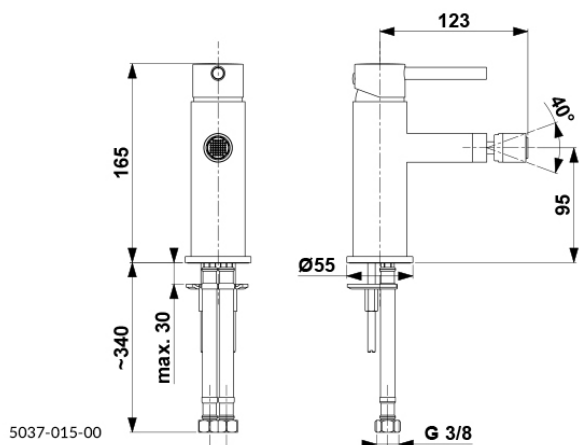

MOZA

BLACK BIDET MIXER

PRODUCT DESCRIPTION:

INDEX:	5037-015-81
EAN:	5907571500722
Colour:	black
PKWiU:	28.14.12-33.05.01
Type:	standing mixer
Material:	brass
Control element:	Ø35 ceramic cartridge
Aerator:	Neoperl Rub Clean
Water flow [l/min]:	5
Working pressure [atm]:	3
Max water temperature [°C]:	≤90/65
Acoustic group:	II
Spout:	fixed
Spout length [mm]:	123

THE PACKAGING CONTAINS:

small click-clack drain with overflow, fastening set with gaskets, M10x1/G3/8" flexible connectors (L=350 mm, 2 pcs)

WARRANTY:

10 years for tightness of cast parts and failure-free operation of ceramic heads