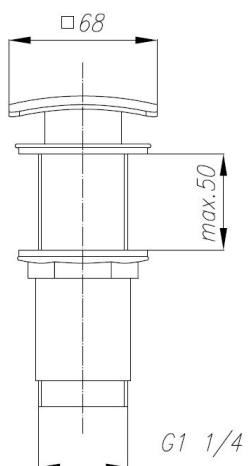

SQUARE

CLICK-CLACK WASHBASIN DRAIN
WITHOUT OVERFLOW, BLACK

PRODUCT DESCRIPTION:

INDEX:	660-453-81
EAN:	5907571660174
Colour:	black
PKWiU:	25.99.11.0
Material:	brass
Connection diameter [inch]:	1 1/4
Overflow:	no
Control element:	Klik-klak