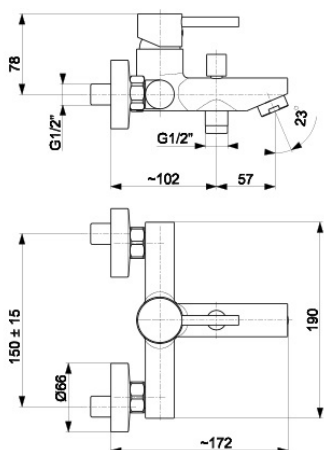

NEDA

CHROME BATH MIXER

PRODUCT DESCRIPTION:

INDEX:	5824-010-00
EAN:	5907571584517
Colour:	chrome
PKWiU:	28.14.12-33.03.01
Type:	wall-mounted mixer
Material:	brass
Control element:	Ø35 ceramic regulator
Aerator:	M28x1
Water flow [l/min]:	20
Operating pressure [atm]:	3
Max water temperature [°C]:	≤90/65
Acoustic group:	II
Spout:	fixed
Spout length [mm]:	159
Distance between connectors [mm]:	150±15

THE PACKAGING CONTAINS:

mixer, eccentrics (2 pcs), rosettes with gaskets (2 pcs), installation and user's manual, warranty

WARRANTY:

5 years for failure-free operation of ceramic regulators

CERTIFICATES AND DECLARATIONS: