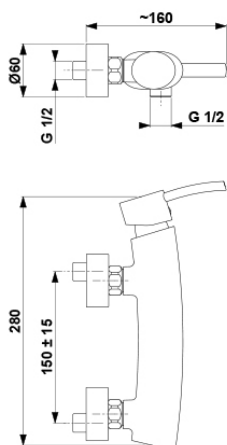

DIAMENT

WALL-MOUNTED SHOWER MIXER

4106-010-00

PRODUCT DESCRIPTION:

INDEX:	4106-010-00
EAN:	5907571415033
Colour:	chrome
PKWiU:	28.14.12.0
Type:	wall-mounted mixer
Material:	brass
Control element:	Ø35 ceramic cartridge
Water flow [l/min]:	20
Working pressure [atm]:	3
Max water temperature [°C]:	≤90
Acoustic group:	II
Distance between connectors [mm]:	150±20
Anti-siphon valve:	yes

THE PACKAGING CONTAINS:

eccentrics (2 pcs), rosettes with gaskets (2 pcs), plastic all-purpose wrench

WARRANTY:

10 years for tightness of cast parts and failure-free operation of ceramic heads

CERTIFICATES AND DECLARATIONS: