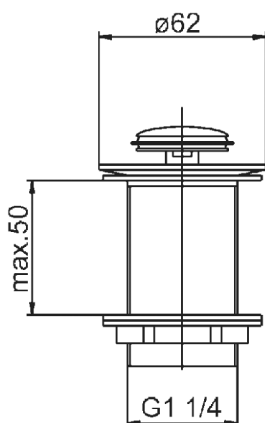

#### PRODUCT DESCRIPTION:

|                                  |               |
|----------------------------------|---------------|
| INDEX:                           | 660-354-00    |
| EAN:                             | 5907571660037 |
| Colour:                          | chrome        |
| PKWiU:                           | 25.99.11.0    |
| Type:                            |               |
| Quantity in bulk packaging unit: | 1             |
| Net weight:                      | 0.29          |
| Material:                        | brass         |
| Connection diameter [inch]:      | 1 1/4         |
| Control element:                 | click-clack   |
| Overflow:                        | yes           |