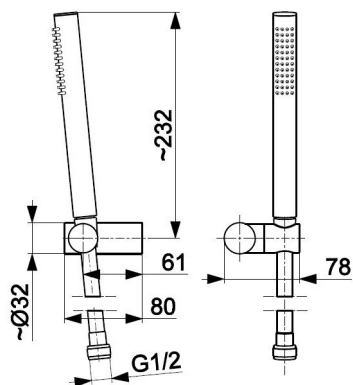

### PREMIUM CHROM POINT-FIXED SHOWER SET

#### PRODUCT DESCRIPTION:

<b>INDEX:</b>	841-225-00
<b>EAN:</b>	5907571843560
<b>Colour:</b>	chrome
<b>PKWiU:</b>	28.14.20.0
<b>Material:</b>	stainless steel
<b>Water flow [l/min]:</b>	22
<b>Number of streams in the hand shower:</b>	3
<b>Hose length [mm]:</b>	1500
<b>Hose material:</b>	PVC

#### THE PACKAGING CONTAINS:

adjustable wall handle, mounting set, hand shower, PVC hose (L=1500 mm)