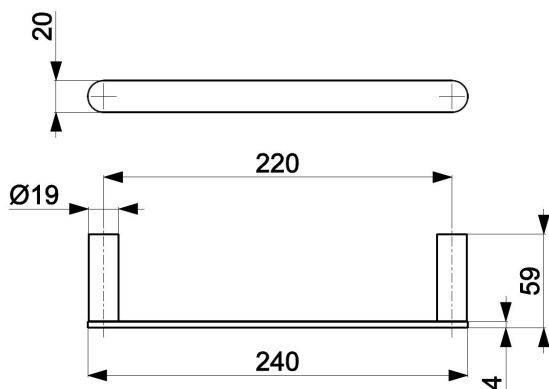

### CM TOWEL BAR, BRUSHED GOLD

#### PRODUCT DESCRIPTION:

**INDEX:** 864-025-31

**EAN:** 5907571860628

**Colour:** brushed gold

**PKWiU:** 25.99.11.0

**Material:** stainless steel