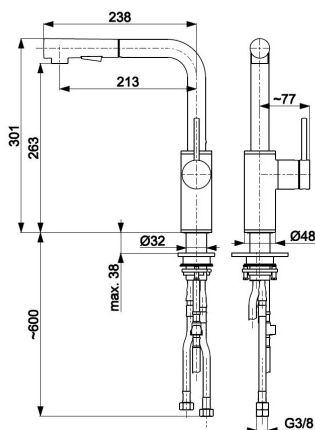

DUERO

BASIC STANDING KITCHEN MIXER WITH
A ROTATING AND PULL OUT 2 FUNCTION
SPOUT, INOX

PRODUCT DESCRIPTION:

INDEX:	6623-110-22
EAN:	5907571660198
Colour:	inox
PKWiU:	28.14.12-33.02.01
Type:	standing mixer
Material:	stainless steel
Control element:	Ø35 ceramic cartridge
Aerator:	yes
Water flow [l/min]:	7
Working pressure [atm]:	3
Max water temperature [°C]:	≤90/65
Acoustic group:	II
Spout:	pull-out
Spout length [mm]:	213
Number of streams in the pull-out spout:	2

THE PACKAGING CONTAINS:

M10x1/G3/8" flexible hoses (L=350 mm, 2 pcs), mounting set

WARRANTY:

10 years for failure-free operation of ceramic cartridges

CERTIFICATES AND DECLARATIONS:

The product is made according to the standard PN-EN 817, it has Hygienic Attestation, Declaration of Conformity