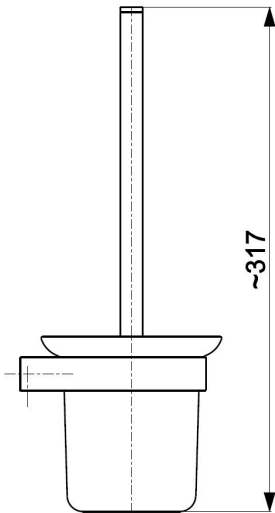

TOILET

BRUSH, CHROME

PRODUCT DESCRIPTION:

INDEX:	864-031-00
EAN:	5907571860758
Colour:	chrome
PKWiU:	25.99.11.0
Material:	stainless steel

THE PACKAGING CONTAINS:

toilet brush, assembly screws

WARRANTY:

2 years