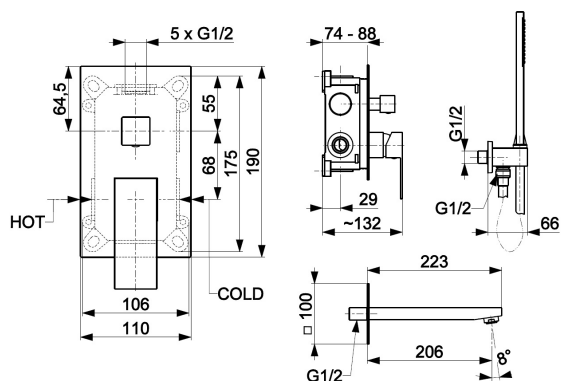

### PRODUCT DESCRIPTION:

<b>INDEX:</b>	5139-401-00
<b>EAN:</b>	5907571512497
<b>Colour:</b>	chrome
<b>PKWiU:</b>	28.14.12-33.03.01
<b>Type:</b>	wall-mounted
<b>Material:</b>	brass
<b>Control element:</b>	Ø35 ceramic cartridge
<b>Shower diverter:</b>	ceramic
<b>Water flow [l/min]:</b>	hand shower: 15/spout: 17
<b>Working pressure [atm]:</b>	3
<b>Max water temperature [°C]:</b>	≤90/65
<b>Acoustic group:</b>	II
<b>Spout:</b>	fixed
<b>Spout length [mm]:</b>	223
<b>Hose material:</b>	PVC
<b>Hose length [mm]:</b>	1500
<b>Number of streams in the hand shower:</b>	1
<b>Cleaning system:</b>	easy clean