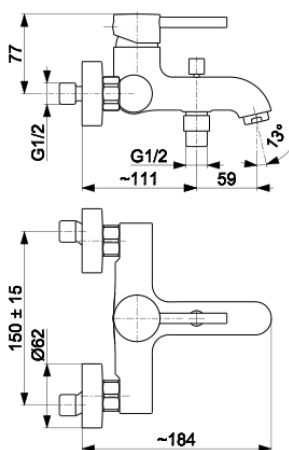

MOZA

BLACK WALL-MOUNTED BATH MIXER

5034-010-00

PRODUCT DESCRIPTION:

INDEX:	5034-010-81
EAN:	5907571500685
Colour:	black
PKWiU:	28.14.12-33.03.01
Type:	wall-mounted mixer
Material:	brass
Control element:	Ø35 ceramic cartridge
Aerator:	M24x1 Neoperl Rub Clean
Water flow [l/min]:	21.5
Working pressure [atm]:	3
Max water temperature [°C]:	≤90/65
Acoustic group:	II
Distance between connectors [mm]:	150±15

THE PACKAGING CONTAINS:

eccentrics (2 pcs), rosettes with gaskets (2 pcs)

WARRANTY:

10 years for tightness of the mixer and failure-free operation of ceramic cartridges

CERTIFICATES AND DECLARATIONS:

The product is made according to the standard PN-EN 817:2008, it has Hygienic Attestation, Declaration of Conformity