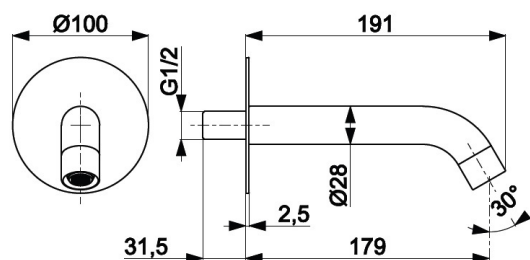

MOZA

BLACK CONCEALED BATH SPOUT

PRODUCT DESCRIPTION:

INDEX:	836-004-81
EAN:	5907571831840
Colour:	black
PKWiU:	28.14.20.0
Type:	wall-mounted mixer
Material:	brass
Spout:	fixed
Spout length [mm]:	179
Aerator:	yes
Water flow [l/min]:	15.5
Working pressure [atm]:	3
Max water temperature [°C]:	≤90/65
Acoustic group:	II

THE PACKAGING CONTAINS:

bath spout, rosette, spout connector, assembly wrench

WARRANTY:

10 years

CERTIFICATES AND DECLARATIONS:

The product is made according to the standard PN-EN 817., it has Hygienic Attestation, Declaration of Conformity