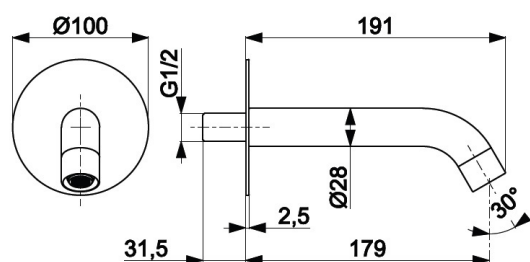

MOZA

BRUSHED GOLD CONCEALED BATH SPOUT

PRODUCT DESCRIPTION:

INDEX:	836-004-31
EAN:	5907571831857
Colour:	brushed gold
PKWiU:	28.14.20.0
Type:	wall-mounted mixer
Material:	brass
Spout:	fixed
Spout length [mm]:	179 mm
Aerator:	yes
Water flow [l/min]:	15.5
Working pressure [atm]:	3
Max water temperature [°C]:	≤90/65
Acoustic group:	II

THE PACKAGING CONTAINS:

bath spout, rosette, spout connector, assembly wrench

WARRANTY:

10 year

CERTIFICATES AND DECLARATIONS:

The product is made according to the standard PN-EN 817, it has Hygienic Attestation, Declaration of Conformity