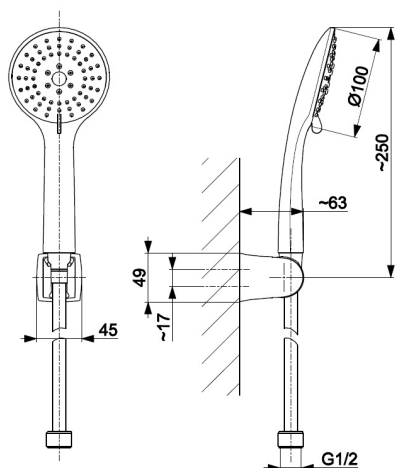

NATRYSK

PUNKTOWY MOZA GOLD

PRODUCT DESCRIPTION:

INDEX:	841-220-31
EAN:	5907571843553
Colour:	brushed gold
PKWiU:	28.14.20.0
Material:	ABS plastic
Water flow [l/min]:	9
Number of streams in the hand shower:	3
Hose length [mm]:	1500
Hose material:	PVC

THE PACKAGING CONTAINS:

adjustable wall handle, mounting set, hand shower, PVC hose (L=1500 mm)

WARRANTY:

2 years

CERTIFICATES AND DECLARATIONS:

The product is made according to the standard PN-EN 1112:2008, it has Hygienic Attestation, Declaration of Conformity