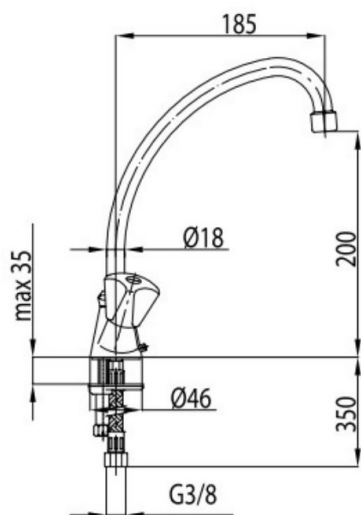

STANDARD

SINK MIXER

PRODUCT DESCRIPTION:

INDEX:	303-415-00
EAN:	5907571300131
Colour:	chrome
PKWiU:	28.14.12.0
Type:	standing mixer
Material:	brass
Control element:	sliding head
Aerator:	yes
Water flow [l/min]:	15
Working pressure [atm]:	3
Max water temperature [°C]:	≤90
Acoustic group:	II
Spout:	rotating
Spout length [mm]:	185
Handle type:	square, chromium-plated

THE PACKAGING CONTAINS:

flexible hoses M10x1/G3/8" (L=350 mm, 2 pcs), mounting set

WARRANTY:

2 years for failure-free operation of heads

CERTIFICATES AND DECLARATIONS:

The product is made according to the standard PN-EN 200:2008, it has Hygienic Attestation, Declaration of Conformity