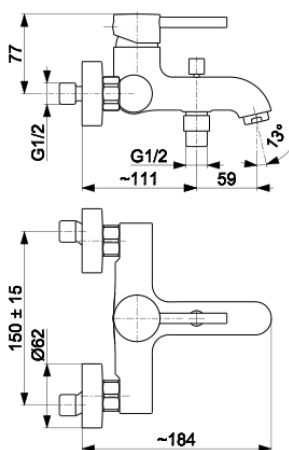

MOZA

BRUSHED GOLD WALL-MOUNTED BATH MIXER

5034-010-00

PRODUCT DESCRIPTION:

INDEX:	5034-010-31
EAN:	5907571505123
Colour:	brushed gold
PKWiU:	28.14.12-33.03.01
Type:	wall-mounted
Material:	brass
Control element:	Ø35 ceramic cartridge
Aerator:	M24x1 Neoperl Rub Clean
Water flow [l/min]:	21.5
Working pressure [atm]:	3
Max water temperature [°C]:	≤90/65
Acoustic group:	II
Distance between connectors [mm]:	150±15

THE PACKAGING CONTAINS:

eccentrics (2 pcs), rosettes with gaskets (2 pcs)

WARRANTY:

10 years for tightness of the mixer and failure-free operation of ceramic cartridges

CERTIFICATES AND DECLARATIONS:

The product is made according to the standard PN-EN 817:2008, it has Hygienic Attestation, Declaration of Conformity