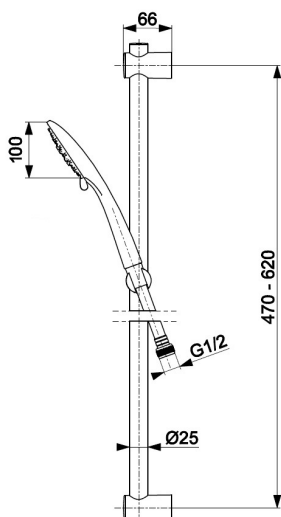

MOZA

BRUSHED GOLD SLIDING SHOWER SET

PRODUCT DESCRIPTION:

INDEX:	841-365-31
EAN:	5907571843515
Colour:	brushed gold
PKWiU:	28.14.20.0
Material:	brass + ABS plastic
Water flow [l/min]:	9
Number of streams in the hand shower:	3
Hose length [mm]:	1500
Hose material:	PVC

THE PACKAGING CONTAINS:

shower bar, wall brackets 2 pcs (including 1 bracket with the possibility of adapting the position to previous holes), mounting set (2 screws with wall plugs), hand shower with a handle, PVC hose (L=1500 mm)