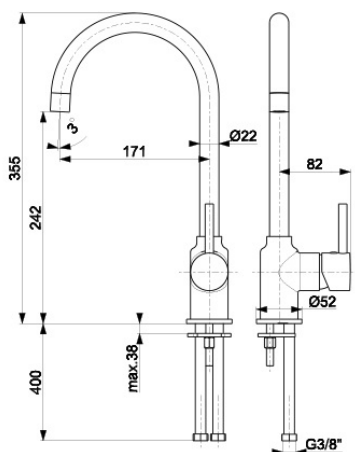

### PRODUCT DESCRIPTION:

<b>INDEX:</b>	5823-915-00
<b>EAN:</b>	5907571584579
<b>Colour:</b>	chrome
<b>PKWiU:</b>	28.14.12-33.02.01
<b>Type:</b>	standing mixer
<b>Material:</b>	brass
<b>Control element:</b>	Ø35 ceramic regulator
<b>Aerator:</b>	yes (M20x1)
<b>Water flow [l/min]:</b>	13
<b>Operating pressure [atm]:</b>	3
<b>Max water temperature [°C]:</b>	≤90/65
<b>Acoustic group:</b>	II
<b>Spout:</b>	rotating
<b>Spout length [mm]:</b>	171

### THE PACKAGING CONTAINS:

mixer, M10 x 1/G3/8" flexible connectors (L=450 mm, 2 pcs.), fastening set, installation and user's manual, warranty