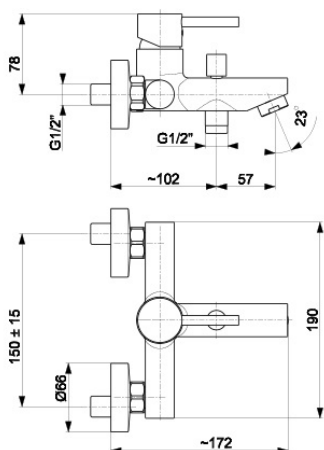

#### PRODUCT DESCRIPTION:

<b>INDEX:</b>	5824-010-81
<b>EAN:</b>	5907571584555
<b>Colour:</b>	black
<b>PKWiU:</b>	28.14.12-33.03.01
<b>Type:</b>	wall-mounted mixer
<b>Material:</b>	brass
<b>Control element:</b>	Ø35 ceramic regulator
<b>Aerator:</b>	M28x1
<b>Water flow [l/min]:</b>	20
<b>Operating pressure [atm]:</b>	3
<b>Max water temperature [°C]:</b>	≤90/65
<b>Acoustic group:</b>	II
<b>Spout:</b>	fixed
<b>Spout length [mm]:</b>	159
<b>Distance between connectors [mm]:</b>	150±15