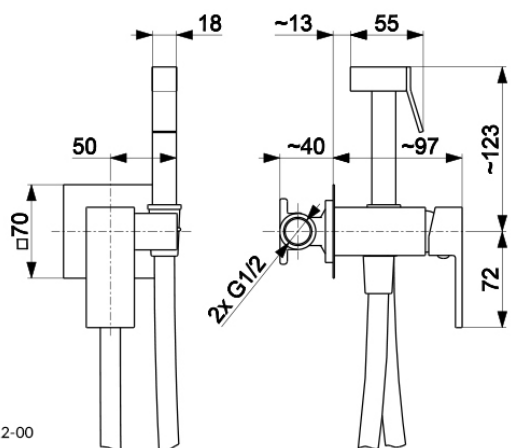

LOGON

BLACK CONCEALED BIDET MIXER

5139-512-00

PRODUCT DESCRIPTION:

INDEX:	5139-512-81
EAN:	5907571500661
Colour:	black
PKWiU:	28.14.12-33.01.01
Type:	wall-mounted mixer
Material:	brass
Control element:	Ø25 ceramic cartridge
Water flow [l/min]:	8
Hose material:	PVC
Hose length [mm]:	1200
Number of streams in the hand shower:	1

THE PACKAGING CONTAINS:

concealed bidet mixer, hose, 1-function sprayer

WARRANTY:

10 years for tightness of cast parts and failure-free operation of ceramic heads

CERTIFICATES AND DECLARATIONS:

The product is made according to the standard PN-EN 817:2008, it has Hygienic Attestation, Declaration of Conformity