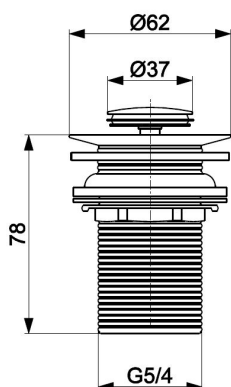

SMALL

ROUND CLICK-CLACK WASHBASIN
DRAIN WITHOUT OVERFLOW, GOLD

PRODUCT DESCRIPTION:

INDEX: 660-353-31

EAN: 5907571660259

Colour: brushed gold

PKWiU: 25.99.11.0

Material:

Connection diameter [inch]: 1 1/4

Overflow: no

Control element: click-clack

THE PACKAGING CONTAINS:

click-clack drain

WARRANTY:

2 years

CERTIFICATES AND DECLARATIONS:

The product is made according to the standard PN-EN 274-1:2004