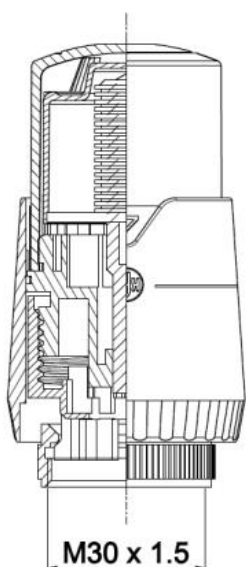

THERMOSTATIC

HEAD GRAPHITE

PRODUCT DESCRIPTION:

INDEX:	886-500-61
EAN:	5907571880855
Colour:	graphite
PKWiU:	28.14.12.0
Type:	central heating fittings
Material:	brass
Dimension [inch]:	M30x1.5
L [mm]:	46
PN [bar]:	10
H [mm]:	86
Control element:	liquid sensor