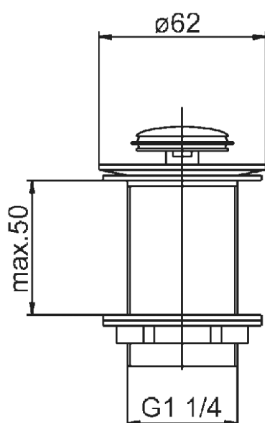

SMALL

CLICK-CLACK WASHBASIN DRAIN

PRODUCT DESCRIPTION:

INDEX: 660-354-81

EAN: 5907571660150

Colour: black

PKWiU: 25.99.11.0

Type:

Quantity in bulk packaging unit/bulk: 1/1

Net weight: 0.228

Material: brass

Connection diameter [inch]: 1 1/4

Control element: click-clack

Overflow: yes

THE PACKAGING CONTAINS:

click-clack drain