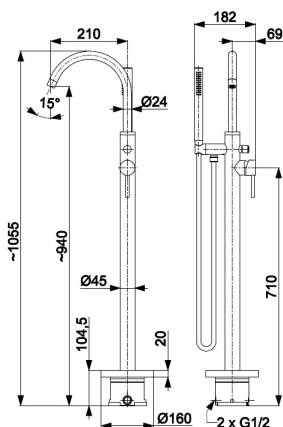

MOZA

BLACK STANDING BATH MIXER

PRODUCT DESCRIPTION:

INDEX:	5035-510-81
EAN:	5907571843270
Colour:	black
PKWiU:	28.14.12-33.03.01
Type:	standing mixer
Material:	brass
Control element:	Ø35 ceramic cartridge
Aerator:	rotating, aerator with a water stream angle adjustment
Water flow [l/min]:	hand shower: 17/spout: 24
Working pressure [atm]:	3
Max water temperature [°C]:	≤90/65
Acoustic group:	II
Spout:	rotating
Hose length [mm]:	1500
Hose material:	PVC

THE PACKAGING CONTAINS:

shower hose, hand shower, connection unit, assembly wrenches

WARRANTY:

10 years for tightness of the mixer and failure-free operation of ceramic cartridges

CERTIFICATES AND DECLARATIONS: