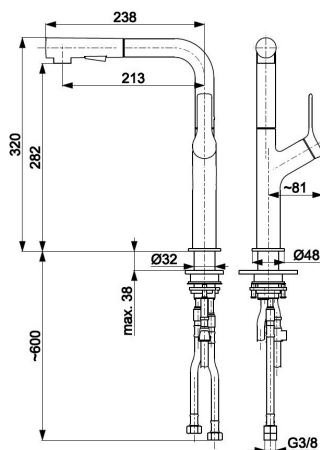

DUERO

DESIGN STANDING KITCHEN MIXER WITH A ROTATING AND PULL OUT 2 FUNCTION SPOUT, BLACK

PRODUCT DESCRIPTION:

INDEX:	6623-220-81
EAN:	5907571660228
Colour:	black
PKWiU:	28.14.12-33.02.01
Type:	standing mixer
Material:	stainless steel
Control element:	Ø35 ceramic cartridge
Aerator:	yes
Water flow [l/min]:	7
Working pressure [atm]:	3
Max water temperature [°C]:	≤90/65
Acoustic group:	II
Spout:	pull-out
Spout length [mm]:	213
Number of streams in the pull-out spout:	2

THE PACKAGING CONTAINS:

M10x1/G3/8" flexible hoses (L=350 mm, 2 pcs), mounting set

WARRANTY:

10 years for failure-free operation of ceramic cartridges

CERTIFICATES AND DECLARATIONS:

The product is made according to the standard 28.14.12-33.02.01, it has Hygienic Attestation, Declaration of Conformity