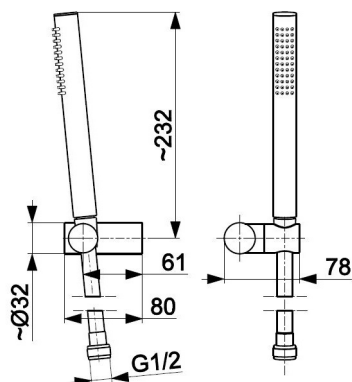

MOZA

PREMIUM BRUSHED GOLD POINT-FIXED SHOWER SET

PRODUCT DESCRIPTION:

INDEX:	841-225-31
EAN:	5907571843584
Colour:	brushed gold
PKWiU:	28.14.20.0
Material:	stainless steel
Water flow [l/min]:	22
Number of streams in the hand shower:	3
Hose length [mm]:	1500
Hose material:	PVC

THE PACKAGING CONTAINS:

adjustable wall handle, mounting set, hand shower, PVC hose (L=1500 mm)

WARRANTY:

2 years

CERTIFICATES AND DECLARATIONS:

The product is made according to the standard PN-EN 1112:2008, it has Hygienic Attestation, Declaration of Conformity