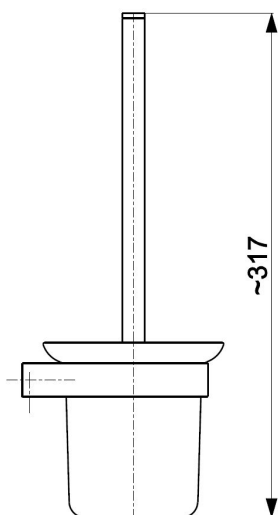

TOILET

BRUSH, BLACK

PRODUCT DESCRIPTION:

INDEX:	864-031-81
EAN:	5907571860765
Colour:	black
PKWiU:	25.99.11.0
Material:	stainless steel

THE PACKAGING CONTAINS:

toilet brush, assembly screws

WARRANTY:

2 years