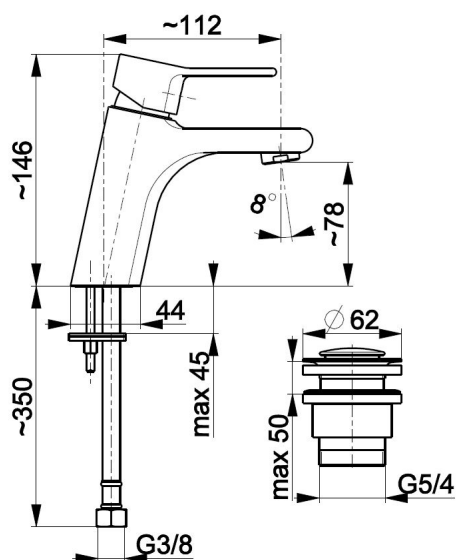

ERIS

STANDING WASHBASIN MIXER

PRODUCT DESCRIPTION:

INDEX:	5122-815-00
EAN:	5907571512336
Colour:	chrome
PKWiU:	28.14.12-33.01.01
Type:	standing
Material:	brass
Control element:	Ø35 ceramic cartridge
Aerator:	yes
Water flow [l/min]:	12
Working pressure [atm]:	3
Max water temperature [°C]:	≤90/65
Acoustic group:	II
Spout:	fixed
Spout length [mm]:	112

THE PACKAGING CONTAINS:

small click-clack drain with overflow, mounting set with gaskets, M10x1/G3/8" flexible hoses (L=350 mm, 2 pcs)

WARRANTY:

5 years for tightness of cast parts and failure-free operation of ceramic cartridges