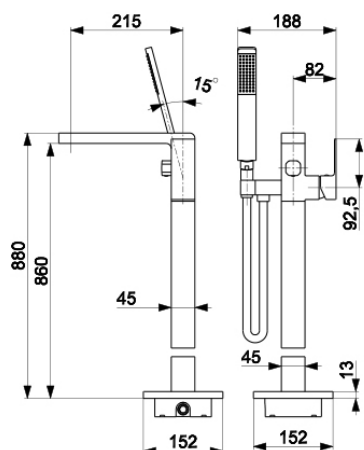

LOGON

CHROME STANDING BATH MIXER

5135-510-81
5135-510-00