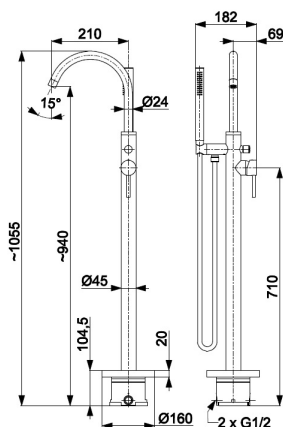

MOZA

CHROME STANDING BATH MIXER

PRODUCT DESCRIPTION:

INDEX:	5035-510-00
EAN:	5907571843270
Colour:	chrome
PKWiU:	28.14.12-33.03.01
Type:	standing mixer
Material:	brass
Control element:	Ø35 ceramic cartridge
Aerator:	rotating, aerator with a water stream angle adjustment
Water flow [l/min]:	hand shower: 17/spout: 24
Working pressure [atm]:	3
Max water temperature [°C]:	≤90/65
Acoustic group:	II
Spout:	rotating
Hose length [mm]:	1500
Hose material:	PVC

THE PACKAGING CONTAINS:

shower hose, hand shower, connection unit, assembly wrenches

WARRANTY:

10 years for tightness of the mixer and failure-free operation of ceramic cartridges

CERTIFICATES AND DECLARATIONS: