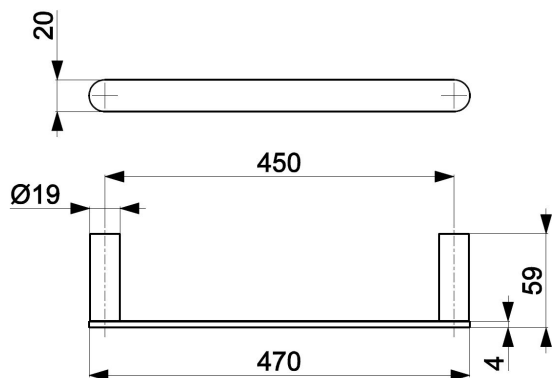

### CM TOWEL BAR, BRUSHED GOLD

#### PRODUCT DESCRIPTION:

**INDEX:** 864-026-31

**EAN:** 5907571860659

**Colour:** brushed gold

**PKWiU:** 25.99.11.0

**Material:** stainless steel