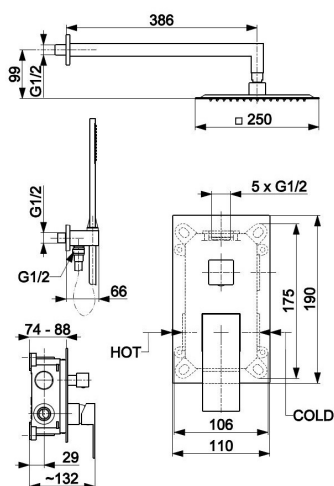

LOGON

BLACK CONCEALED SHOWER SET

PRODUCT DESCRIPTION:

INDEX:	5139-501-81
EAN:	5907571512466
Colour:	black
PKWiU:	28.14.12-33.04.01
Type:	wall-mounted mixer
Material:	brass
Control element:	Ø35 ceramic cartridge
Shower diverter:	ceramic
Water flow [l/min]:	hand shower: 14.5/shower head: 18.5
Working pressure [atm]:	3
Max water temperature [°C]:	≤90/65
Acoustic group:	II
Number of streams in the hand shower:	1
Hose length [mm]:	1500
Hose material:	PVC
Bar length [mm]:	386

THE PACKAGING CONTAINS:

complete mixer set, shower arm, shower head, hand shower, angular wall connection, installation and user's manual, warranty

WARRANTY:

10 years for tightness of cast parts and failure-free operation of ceramic cartridges

CERTIFICATES AND DECLARATIONS:

The product is made according to the standard PN-EN 817/PN-EN 1112/PN-EN 1113, it has Hygienic Attestation, Declaration of Conformity

Shower head diameter [mm]:	250x250
Cleaning system:	easy clean