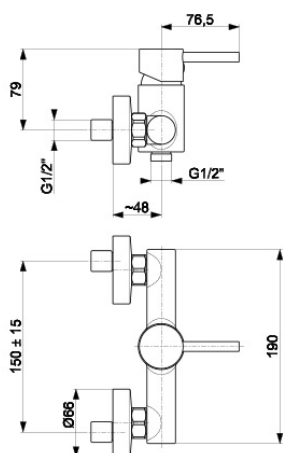

NEDA

CHROME SHOWER MIXER

PRODUCT DESCRIPTION:

INDEX:	5826-010-00
EAN:	5907571584524
Colour:	chrome
PKWiU:	28.14.12-33.04.01
Type:	wall-mounted mixer
Material:	brass
Control element:	Ø35 ceramic regulator
Water flow [l/min]:	22
Operating pressure [atm]:	3
Max water temperature [°C]:	≤90/65
Acoustic group:	II
Distance between connectors [mm]:	150±15