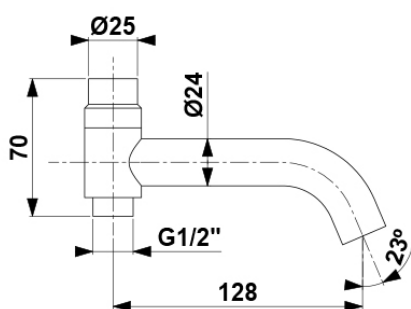

## MOZA

CHROME BATH SPOUT TO BE COMBINED WITH A RAINSHOWER

835-670-00

### PRODUCT DESCRIPTION:

<b>INDEX:</b>	835-670-00
<b>EAN:</b>	5907571831765
<b>Colour:</b>	chrome
<b>PKWiU:</b>	28.14.20.0
<b>Type:</b>	wall-mounted mixer
<b>Material:</b>	brass
<b>Shower diverter:</b>	ceramic
<b>Water flow [l/min]:</b>	15.5
<b>Working pressure [atm]:</b>	3
<b>Spout:</b>	rotating